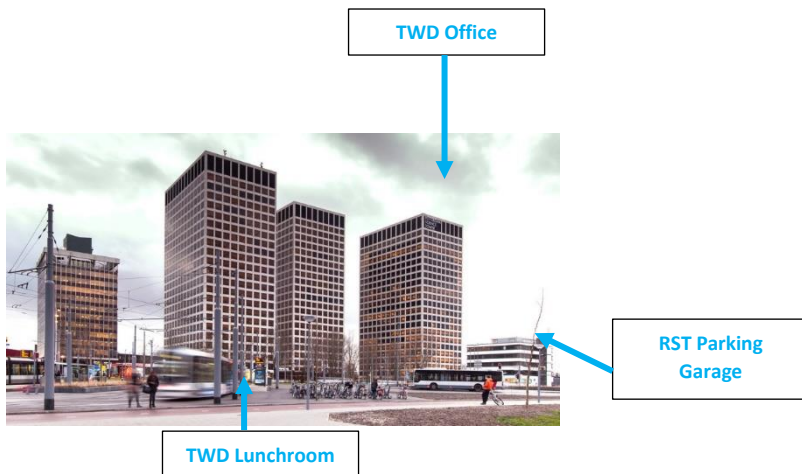

- Enter at the entrance that reads "Rotterdam Science Tower".

- Press the button at the entrance and indicate your name and company to the lobby receptionist.

BY PUBLIC TRANSPORT

- The nearest station to the RST and Lee Towers is metro station Marconiplein. The following options stop here:
 - Metros A, B and C
 - Trams 4, 8, 21, 23 and 24
 - Bus 42

- The towers are across the street from the metro station. The Lee Towers are the leftmost towers, and the Rotterdam Science Tower is the rightmost tower.

APPOINTMENT IN THE TWD OFFICE?

- There are two sides that provides entrance to the Rotterdam Science Tower. Because of the renovations of the building, if you are entering the building from the parking garage, you have to walk over the constructions bridge.